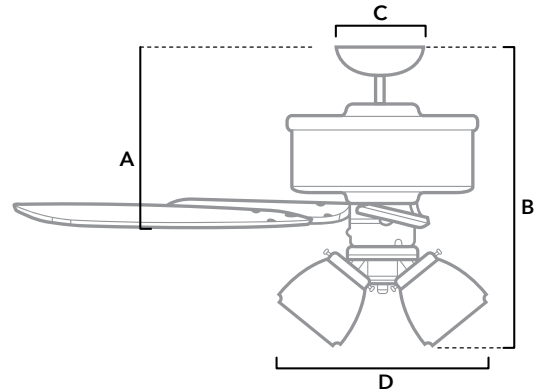

DIMENSIONS

Measured in inches

- A. 10.92 (Angled 43.92, Flush 9.92)
- B. 12.27 (Angled 45.27, Flush 11.27)
- C. 6.5
- D. 10.9

52106 | Brushed Nickel Body with Brazilian Cherry or Harvest Mahogany Blades

ADDITIONAL FINISHES

52105
Snow White Body with Snow White Blades

52107
New Bronze Body with Brazilian Cherry or Harvest Mahogany Blades

FAN SPECIFICATIONS

| Motor Type | Reversible | Wire Length | Control Type | Downrod | Location | Blade # | Add'l Sizes |
|------------|------------|-------------------|--------------|-------------|----------|---------|-------------|
| AC | YES | 32" (24" Downrod) | Pull Chains | 3" Included | Indoor | 5 | 52" |